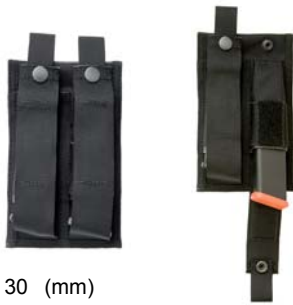

## 9mm mag double

**Code:** L2537

Carries two standard length  
9mm pistol magazines for  
Glock, SIG, MP5 or similar.

Width: 35   Height: 110   Depth: 30 (mm)